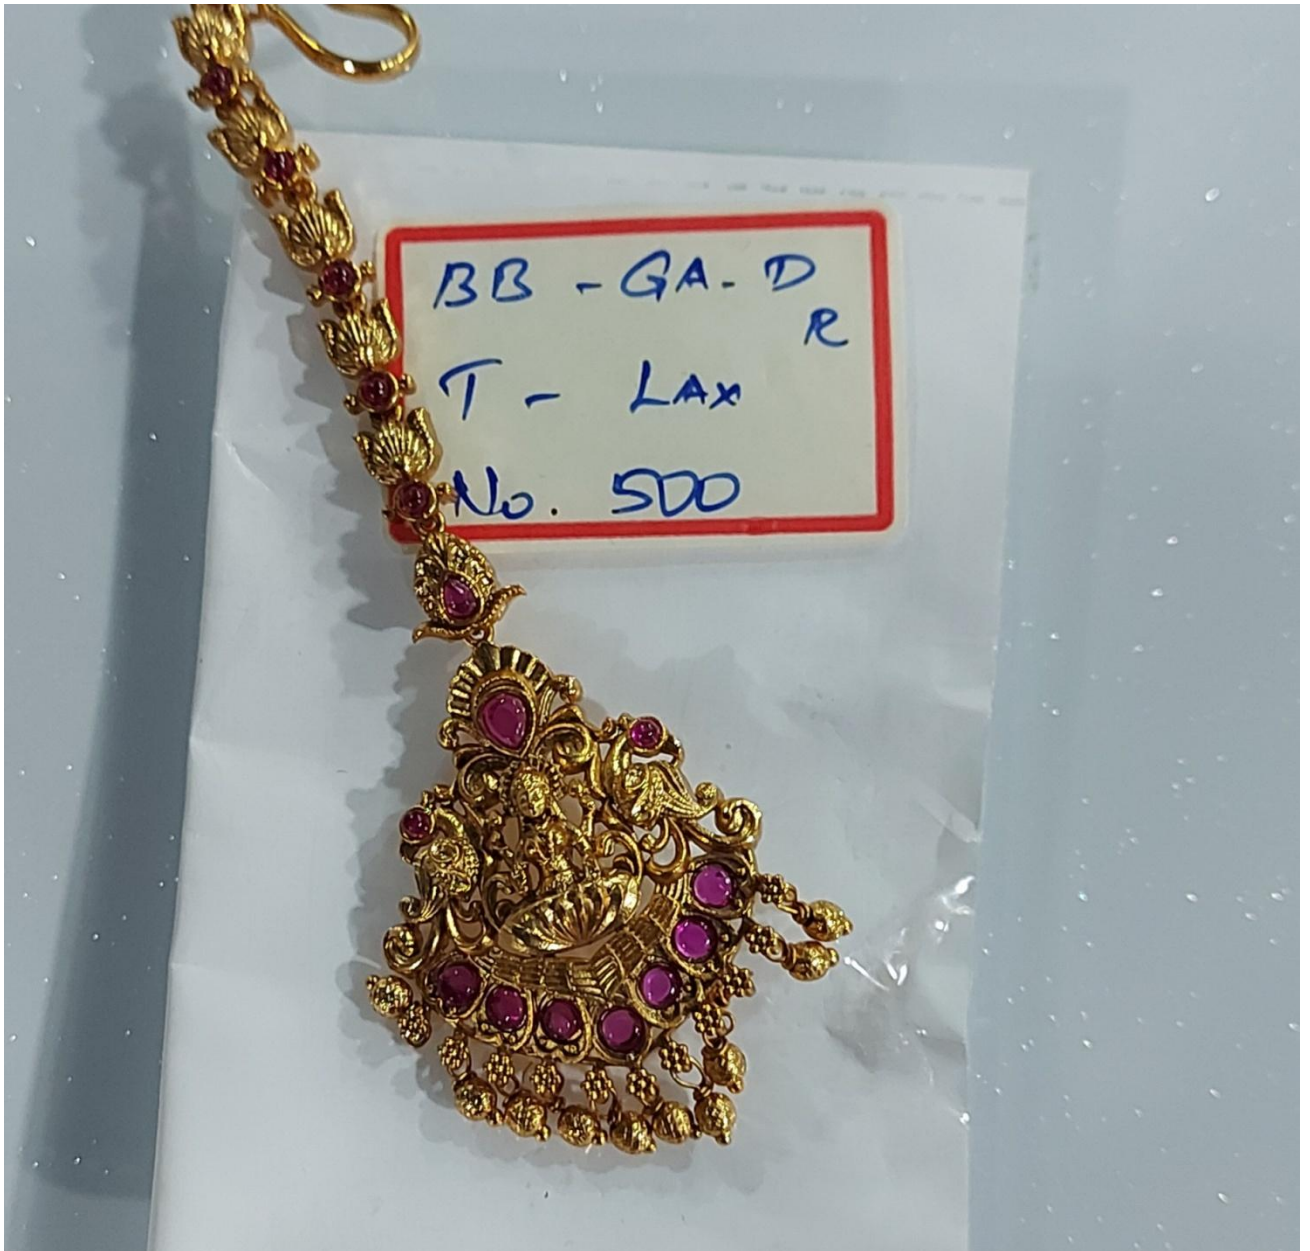

# t-1 bb ga laxmi stones no. 3200

# t-2 bb ga red stones no. 2900

t-3 bb ga laxmi red stones  
no. 500

t-4 bb ga laxmi stones  
pearl drops no. 1100

t-5 bb ga laxmi green  
haram no. 1400

# t-6 bb ga laxmi gold coin no. 3200

t-7 bb ga laxmi red green  
stones no. 2900

# t-8 bb peacock gold bead haram no. 2400

t-9 bb ga stone haram no.  
2400

t-10 bb ga laxmi red  
haram no. 1400

t-11 bb ga peacock haram  
no. 2400

t-12 bb ga peacock haram  
no. 1600

t-13 bb ga laxmi stone  
haram gold no. 1200